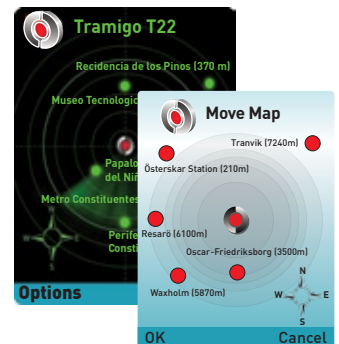

M1 Move Smartphone.

- M1 Move- FREE Smart Phone Software!
- Excellent for Fleet Owners- Tracking Anywhere
 - Excellent for Families-Track your loved ones and vehicles

M1 MOVE is the perfect tool for anyone with several T22s in use*. Install M1 Move to your smart phone and monitor your fleet anywhere with ultimate convenience and privacy! All T22 commands are just one keystroke away! It is also the perfect tool for families or anyone wanting to enjoy the unique features such as the MoveMap and TLD landmarks powered Google Maps.

* M1 Move and Fleet softwares are tools that enhance the T22, but are not obligatory: T22 can be used with any GSM phone with easy to use commands without any additional software or phone model requirements!

M1 Move makes Google Maps easy to understand anywhere. M1 Move is good news for Google Maps users. Check any T22 location message in Google Maps with detailed TLD landmarks, Google Maps has never been so easy to use.**

M1 Move shows all your vehicles.

Select commands from a list.

Instant T22 Location reports via SMS

Even Google is easy to use with TLD on top.

**A GPRS or 3G enabled SIM card and phone is required for Google Map use on mobile phones.