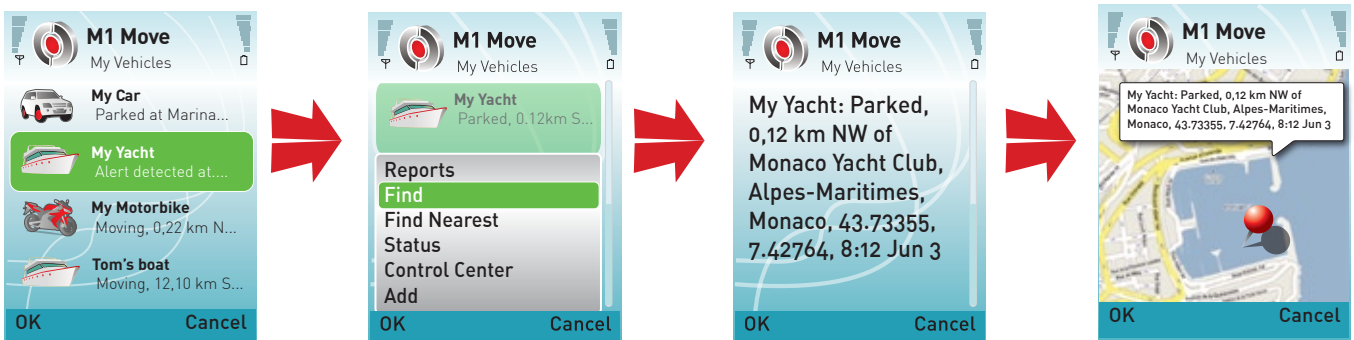

M1 Move Smartphone.

- M1 Move- FREE Smart Phone Software!
- Excellent for Fleet Owners- Tracking Anywhere
 - Excellent for Families-Track your loved ones and vehicles

M1 MOVE is the perfect tool for anyone with several T22s in use*. Install M1 Move to your smart phone and monitor your fleet anywhere with ultimate convenience and privacy! All T22 commands are just one keystroke away! It is also the perfect tool for families or anyone wanting to enjoy the unique features such as the MoveMap and TLD landmarks powered Google Maps.

* M1 Move and Fleet softwares are tools that enhance the T22, but are not obligatory: T22 can be used with any GSM phone with easy to use commands without any additional software or phone model requirements!

MoveMap™

This simply revolutionary feature in M1 Move gives assistance and adds efficiency in ultimate security and fleet operations. A useful and equally fun everyday tool for all families. Best of all, you get your MoveMap by sending SMS: the first ever visual map solution created from a simple and reliable text message!

M1 Move makes Google Maps easy to understand anywhere. M1 Move is good news for Google Maps users. Check any T22 location message in Google Maps with detailed TLD landmarks, Google Maps has never been so easy to use.**