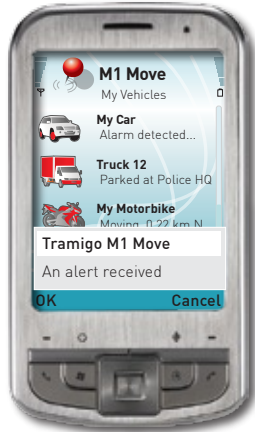

M1 Move Smartphone.

- M1 Move- FREE Smart Phone Software!
- Excellent for Fleet Owners- Tracking Anywhere
 - Excellent for Families-Track your loved ones and vehicles

M1 MOVE is the perfect tool for anyone with several T22s in use*. Install M1 Move to your smart phone and monitor your fleet anywhere with ultimate convenience and privacy! All T22 commands are just one keystroke away! It is also the perfect tool for families or anyone wanting to enjoy the unique features such as the MoveMap and TLD landmarks powered Google Maps.

* M1 Move and Fleet softwares are tools that enhance the T22, but are not obligatory: T22 can be used with any GSM phone with easy to use commands without any additional software or phone model requirements!

MoveMap™

This simply revolutionary feature in M1 Move gives assistance and adds efficiency in ultimate security and fleet operations. A useful and equally fun everyday tool for all families. Best of all, you get your MoveMap by sending SMS: the first ever visual map solution created from a simple and reliable text message!

M1 Move makes Google Maps easy to understand anywhere. M1 Move is good news for Google Maps users. Check any T22 location message in Google Maps with detailed TLD landmarks, Google Maps has never been so easy to use.**